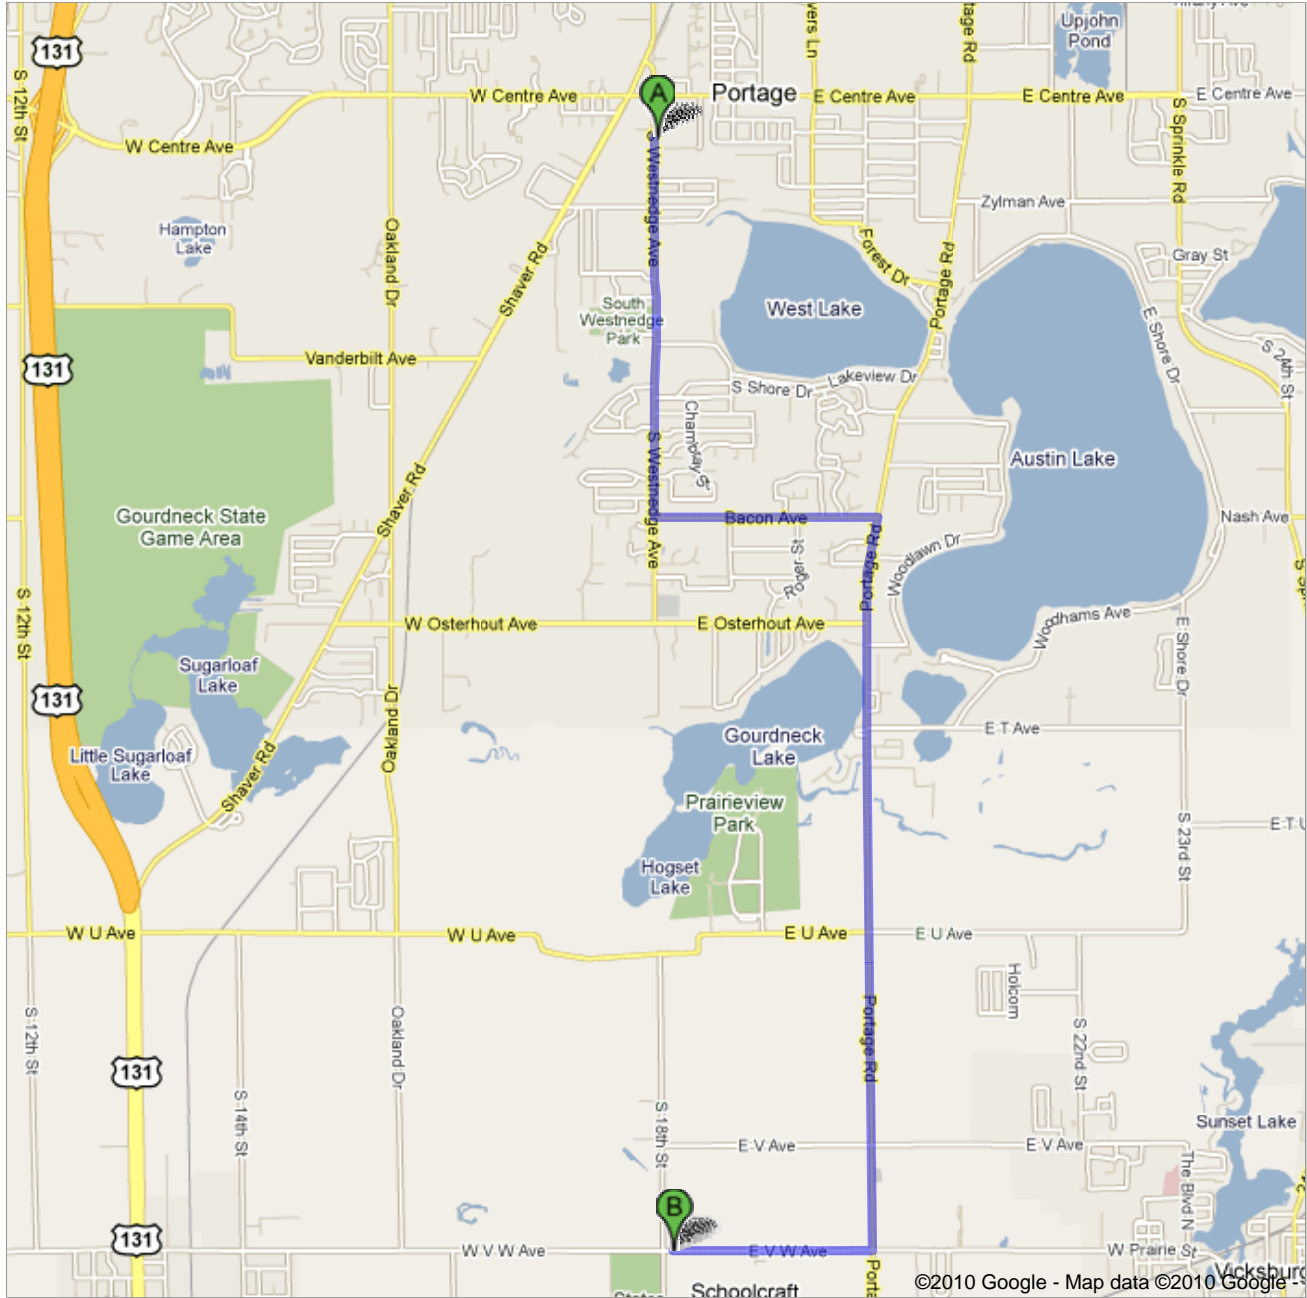

Directions to Schoolcraft Twp Supervisors

50 E VW Ave, Vicksburg, MI 49097-7725 - (269)

649-1276

7.3 mi – about 14 mins

All Vicksburg games played at Swan Park

 **Portage Central High School**
8135 South Westnedge Avenue, Portage, MI 49002-5433 - (269) 323-5200

1. Head **south** on **S Westnedge Ave** toward **Waylee St** go 1.8 mi
About 3 mins total 1.8 mi

 2. Turn **left** at **Bacon Ave** go 1.1 mi
About 2 mins total 2.9 mi

 3. Turn **right** at **Portage Rd** go 3.5 mi
About 7 mins total 6.4 mi

 4. Turn **right** at **E V W Ave** go 1.0 mi
About 2 mins total 7.3 mi

 **Schoolcraft Twp Supervisors**
50 E VW Ave, Vicksburg, MI 49097-7725 - (269) 649-1276

These directions are for planning purposes only. You may find that construction projects, traffic, weather, or other events may cause conditions to differ from the map results, and you should plan your route accordingly. You must obey all signs or notices regarding your route.