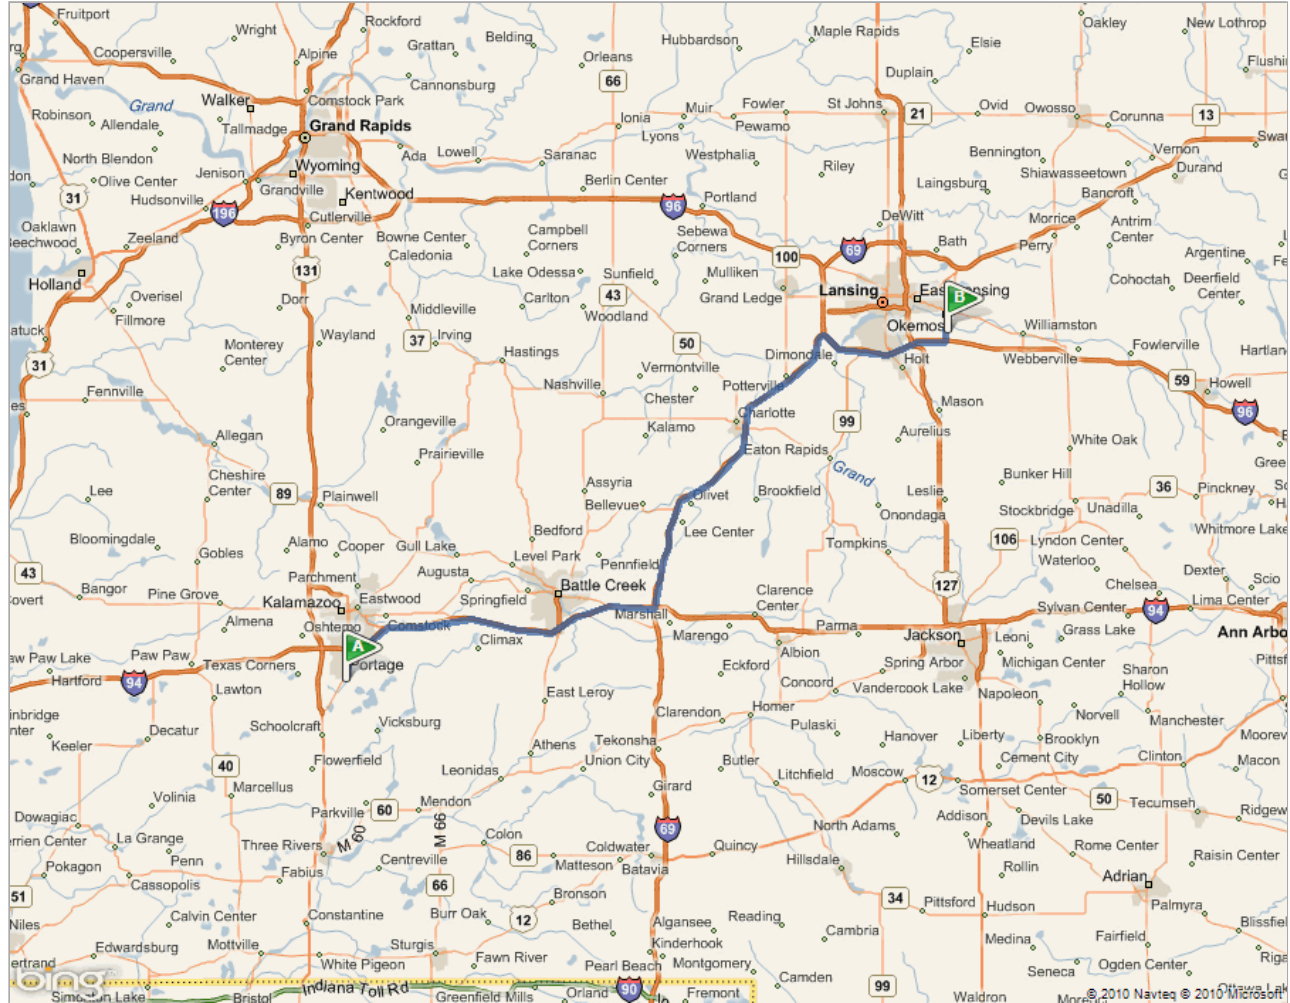

Bing Maps

A: **8135 S Westnedge Ave, Portage, MI**
 Central High School (269) 323-5200
 B: **2091 Kinawa Dr, Okemos, MI 48864-3653**
 Route: **84.4 mi, 1 hr 17 min**

Okemos Lacrosse
 Games Played at Chippewa Middle
 School Stadium

 **FREE!** Use **Bing 411** to find movies,
 businesses & more: **800-BING-411**

	8135 S Westnedge Ave, Portage, MI	A-B: 84.4 mi 1 hr 17 min
	1. Depart S Westnedge Ave	0.3 mi
	2. Turn right to stay on S Westnedge Ave	2.2 mi
	3. Take ramp right for I-94 East toward Detroit	31.6 mi 27 min
	4. At exit 108 , take ramp right for I-69 North toward Lansing	35.2 mi 31 min
	5. At exit 72 , take ramp right for I-96 East toward Detroit	12.9 mi 11 min
	6. At exit 110 , take ramp right toward Okemos / Mason	0.3 mi
	7. Turn left onto Okemos Rd	1.4 mi
	8. Turn right onto Kinawa Dr	0.4 mi
	9. Arrive at 2091 Kinawa Dr, Okemos, MI 48864-3653 <i>The last intersection is Bennett Rd</i> <i>If you reach Channing Way, you've gone too far</i>	0.0 mi

These directions are subject to the Microsoft® Service Agreement and for informational purposes only. No guarantee is made regarding their completeness or accuracy. Construction projects, traffic, or other events may cause actual conditions to differ from these results. Map and traffic data © 2009 NAVTEQ™, AND™.

Route: 84.4 mi, 1 hr 17 min

This was my map view in the browser window.

A: 8135 S Westnedge Ave, Portage, MI

B: 2091 Kinawa Dr, Okemos, MI 48864-3653