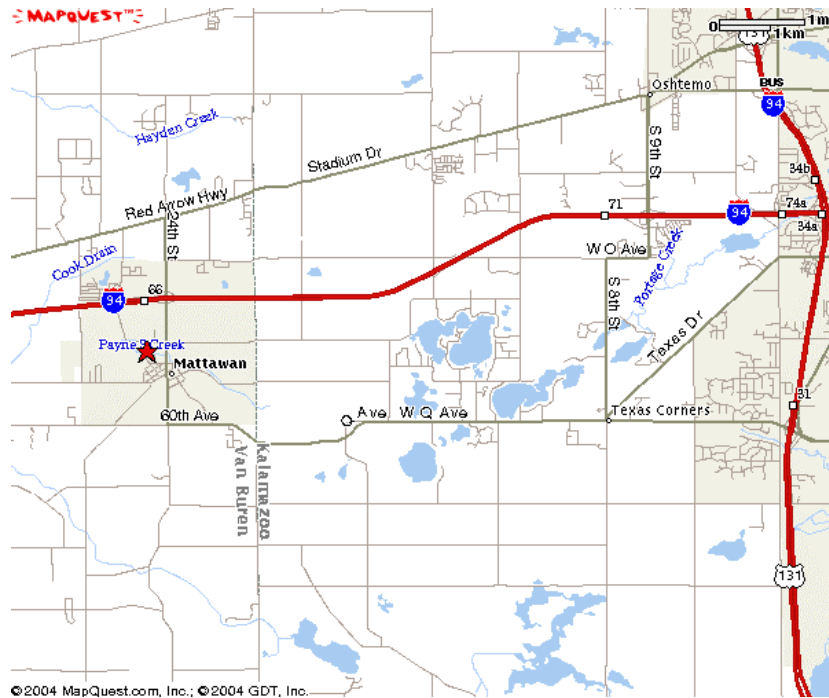

Mattawan, MI.

Mattawan Consolidated School District, 56720 Murray Street, Mattawan, MI 49071

From Kalamazoo:

Take I-94 West to exit 66, Mattawan.
Turn left (South) into Mattawan

Continue South on Main Street.

At McGillen Street, turn right (West).

At Murray Street, turn left (South).

Continue to:

Mattawan Consolidated School District
56720 Murray Street
Mattawan, MI 49071