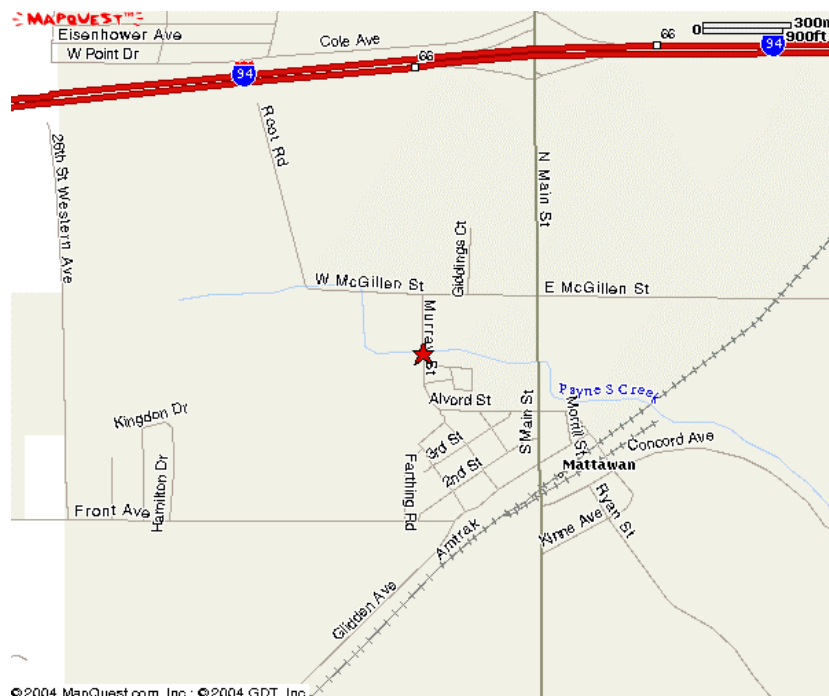

Mattawan, MI.

Mattawan Consolidated School District, 56720 Murray Street, Mattawan, MI 49071

From Kalamazoo:

Take I-94 West to exit 66, Mattawan.
Turn left (South) into Mattawan

Continue South on Main Street.

At McGillen Street, turn right (West).

At Murray Street, turn left (South).

Continue to:

Mattawan Consolidated School District
56720 Murray Street
Mattawan, MI 49071