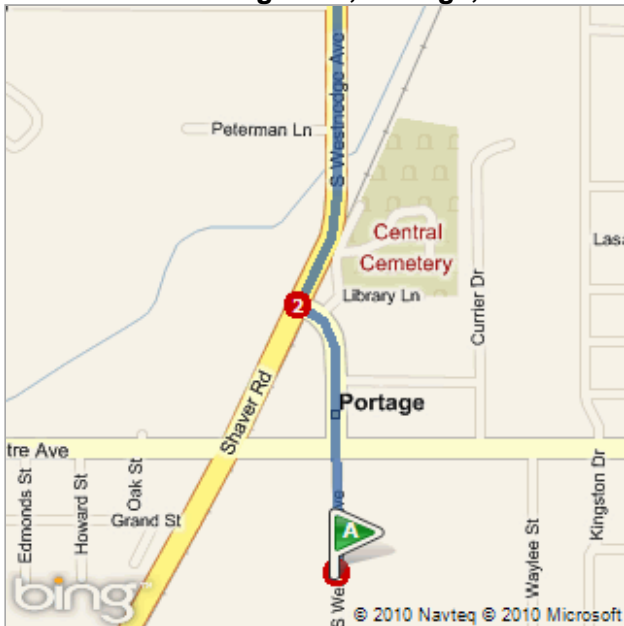

Bing Maps

A: **8135 S Westnedge Ave, Portage, MI**
 Central High School (269) 323-5200
 B: **2432 N Drake Rd, Kalamazoo, MI 49006-1361**
 Route: 11.5 mi, 16 min

Kalamazoo United Lacrosse
 Games played at Kalamazoo Central
 High School

 **FREE!** Use **Bing 411** to find movies,
 businesses & more: **800-BING-411**

	8135 S Westnedge Ave, Portage, MI	A-B: 11.5 mi 16 min
	1. Depart S Westnedge Ave	0.3 mi
	2. Turn right to stay on S Westnedge Ave	2.4 mi
	3. Take ramp left for I-94 West toward Chicago	2.2 mi
	4. At exit 74B , take ramp right for I-94 Bus East / US-131 North toward Grand Rapids	4.1 mi
	5. At exit 38A , take ramp right for M-43 East toward Kalamazoo	0.3 mi
	6. Turn right onto M-43 / W Main St	0.7 mi
	7. Turn left onto N Drake Rd <i>TACO BELL on the corner</i>	1.3 mi
	8. Arrive at 2432 N Drake Rd, Kalamazoo, MI 49006-1361 on the right <i>The last intersection is Grand Prairie Rd</i> <i>If you reach Squires Dr, you've gone too far</i>	0.0 mi

These directions are subject to the Microsoft® Service Agreement and for informational purposes only. No guarantee is made regarding their completeness or accuracy. Construction projects, traffic, or other events may cause actual conditions to differ from these results. Map and traffic data © 2009 NAVTEQ™, AND™.

Route: 11.5 mi, 16 min

This was your map view in the browser window.

A: 8135 S Westnedge Ave, Portage, MI

B: 2432 N Drake Rd, Kalamazoo, MI 49006-1361