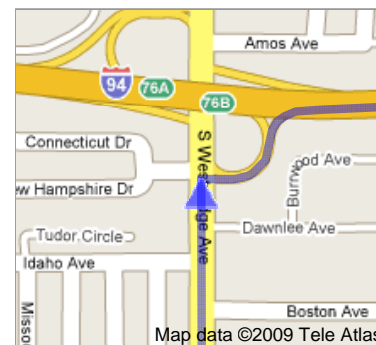

Directions to 1784 Aurelius Rd, Holt, MI 48842
80.4 mi – about 1 hour 23 mins

Portage Central High School, Portage, Kalamazoo, Michigan 49002

1. Head **north** on **S Westnedge Ave** toward **W Centre Ave**
About 1 min

go 0.3 mi
total 0.3 mi

2. Turn **right** to stay on **S Westnedge Ave**
About 5 mins

go 2.2 mi
total 2.5 mi

3. Turn **right** to merge onto **I-94 E** toward **Detroit**
About 28 mins

go 31.6 mi
total 34.1 mi

4. Take exit **108** for **I-94/I-69** toward **Ft Wayne/Lansing**

go 0.2 mi
total 34.3 mi

5. Keep **left** at the fork, follow signs for **I-69** and merge onto **I-69 N**
About 31 mins

go 34.9 mi
total 69.2 mi

go 1.3 mi
total 79.5 mi

 11. Turn **right** at **Aurelius Rd**
Destination will be on the left
About 3 mins

go 0.9 mi
total 80.4 mi

 1784 Aurelius Rd, Holt, MI 48842

These directions are for planning purposes only. You may find that construction projects, traffic, weather, or other events may cause conditions to differ from the map results, and you should plan your route accordingly. You must obey all signs or notices regarding your route.