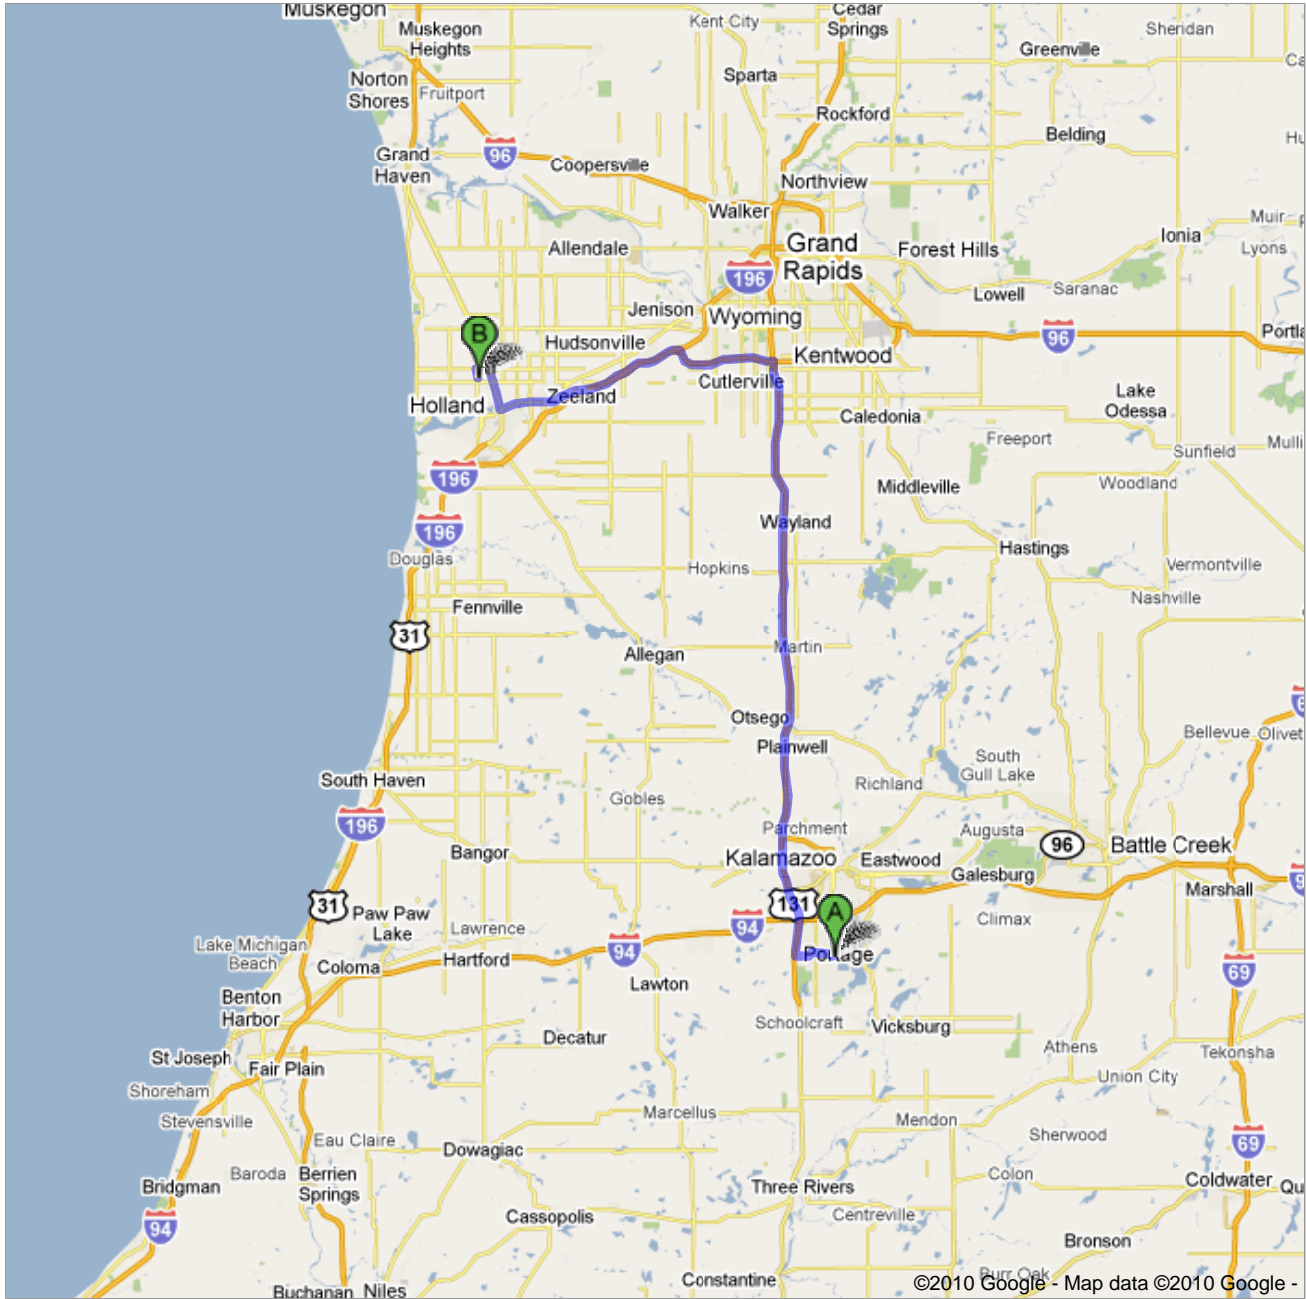

Directions to 1024 136th Ave, Holland, MI 49424

76.2 mi – about 1 hour 23 mins

All games played at Harbor Lights Middle School Football Stadium

**Portage Central High School**

8135 South Westnedge Avenue, Portage, MI 49002-5433 - (269) 323-5200

- | | | |
|--|---|-----------------------------|
| | 1. Head north on S Westnedge Ave toward Derhammer Ave | go 0.2 mi
total 0.2 mi |
| | 2. Take the 2nd left onto W Centre Ave
About 7 mins | go 2.9 mi
total 3.1 mi |
| | 3. Turn right to merge onto US-131 N
About 3 mins | go 2.7 mi
total 5.8 mi |
| | 4. Continue onto I-94 BUS E
About 2 mins | go 2.0 mi
total 7.7 mi |
| | 5. Continue onto US-131 N
About 37 mins | go 40.2 mi
total 48.0 mi |
| | 6. Take exit 77 for MI-6 W toward Holland
About 1 min | go 1.3 mi
total 49.3 mi |
| | 7. Follow signs for MI-6 W and merge onto MI-6 W
About 7 mins | go 7.4 mi
total 56.7 mi |
| | 8. Take the exit onto I-196 W toward Holland
About 9 mins | go 9.2 mi
total 65.9 mi |
| | 9. Take exit 55 to merge onto Byron Rd/I-196 BUS W toward Zeeland/Holland
Continue to follow I-196 BUS W
About 10 mins | go 5.4 mi
total 71.3 mi |
| | 10. Turn right to merge onto US-31 N toward Muskegon
About 4 mins | go 3.2 mi
total 74.5 mi |
| | 11. Turn left at Quincy St
About 3 mins | go 1.0 mi
total 75.5 mi |
| | 12. Take the 3rd left onto 136th Ave
About 2 mins | go 0.7 mi
total 76.2 mi |

1024 136th Ave, Holland, MI 49424

These directions are for planning purposes only. You may find that construction projects, traffic, weather, or other events may cause conditions to differ from the map results, and you should plan your route accordingly. You must obey all signs or notices regarding your route.

Map data ©2010 City of Portage, Google

Directions weren't right? Please find your route on maps.google.com and click "Report a problem" at the bottom left.
