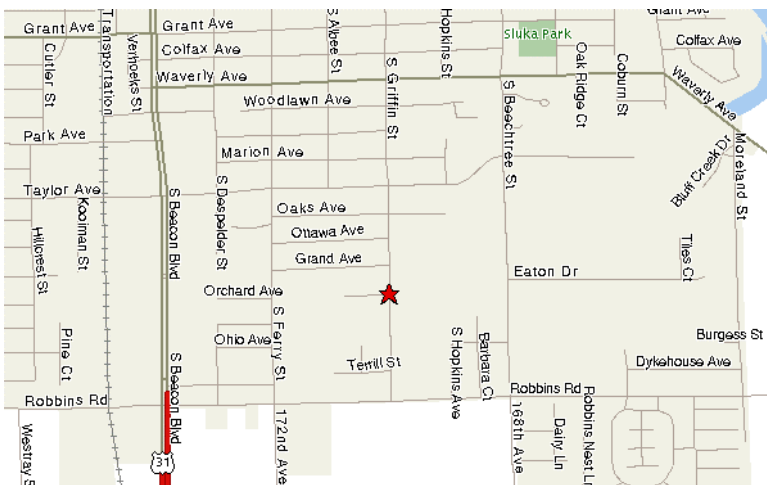

Grand Haven

White Pines Middle School field, 1400 S. Griffin St., Grand Haven, MI 49417

From Kalamazoo:

Take US 131 North to Plainwell/Otsego

Exit on Rt89 West to Otsego (2nd exit)

Proceed west to Allegan. Take Rt40 North to Holland.

At Holland, follow the Rt 40 North signs to Rt 31 North (Bypass). There are several counter-intuitive turns.

Take Rt 31 North to Grand Haven.

Continue on Rt 31 North to Grand Haven.

Pass Lincoln Street.

Pass Comstock Street.

Turn right (East) on Robbins Road.

Proceed East on Robbins Road for 2 full blocks.

Turn left (North) on South Griffin Street.

Grand Haven Tournament
@ White Pines Middle School field

1400 S. Griffin St., Grand Haven