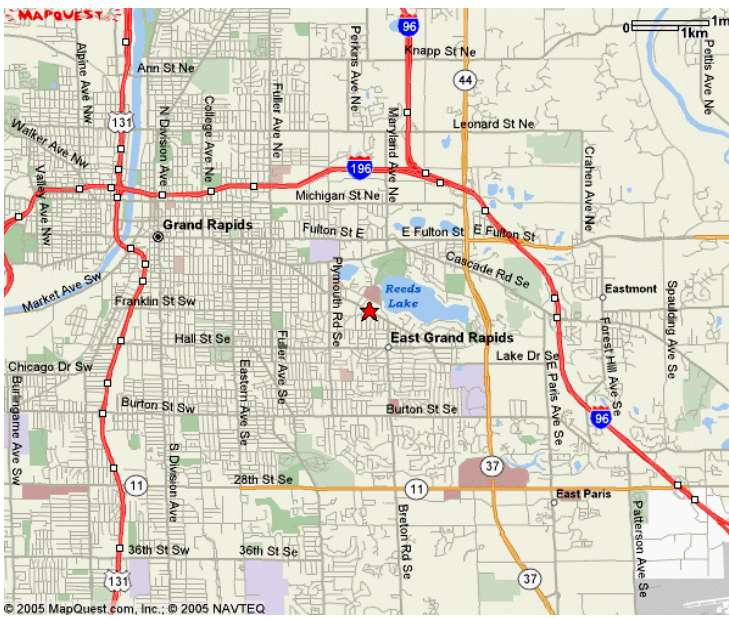

# East Grand Rapids High School, 2211 Lake Dr. SE, Grand Rapids, MI.

From Kalamazoo:

Take US 131 North to Grand Rapids

Take the M-11/28TH ST exit,  
EXIT 81- toward WYOMING. 0.2 miles

Turn RIGHT onto MI-11/28TH ST SW.  
3.4 miles

Turn LEFT onto BRETON RD SE.  
2.3 miles

Take the M-11/28TH ST exit,  
EXIT 81- toward WYOMING. 0.2 miles

Turn RIGHT onto MI-11/28TH ST SW.  
3.4 miles

Turn LEFT onto BRETON RD SE.  
2.3 miles

Turn LEFT onto LAKE DR SE. 0.2 miles

End at 2211 Lake Dr SE  
Grand Rapids, MI 49506-3026 USA