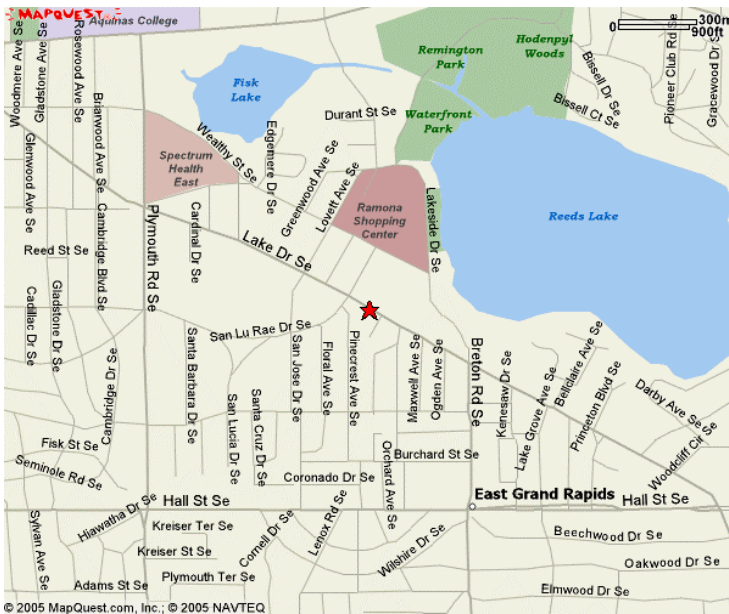

# East Grand Rapids High School, 2211 Lake Dr. SE, Grand Rapids, MI.

From Kalamazoo:

Take US 131 North to Grand Rapids

Take the M-11/28TH ST exit,  
EXIT 81- toward WYOMING. 0.2 miles

Turn RIGHT onto MI-11/28TH ST SW.  
3.4 miles

Turn LEFT onto BRETON RD SE.  
2.3 miles

Take the M-11/28TH ST exit,  
EXIT 81- toward WYOMING. 0.2 miles

Turn RIGHT onto MI-11/28TH ST SW.  
3.4 miles

Turn LEFT onto BRETON RD SE.  
2.3 miles

Turn LEFT onto LAKE DR SE. 0.2 miles

End at 2211 Lake Dr SE  
Grand Rapids, MI 49506-3026 USA