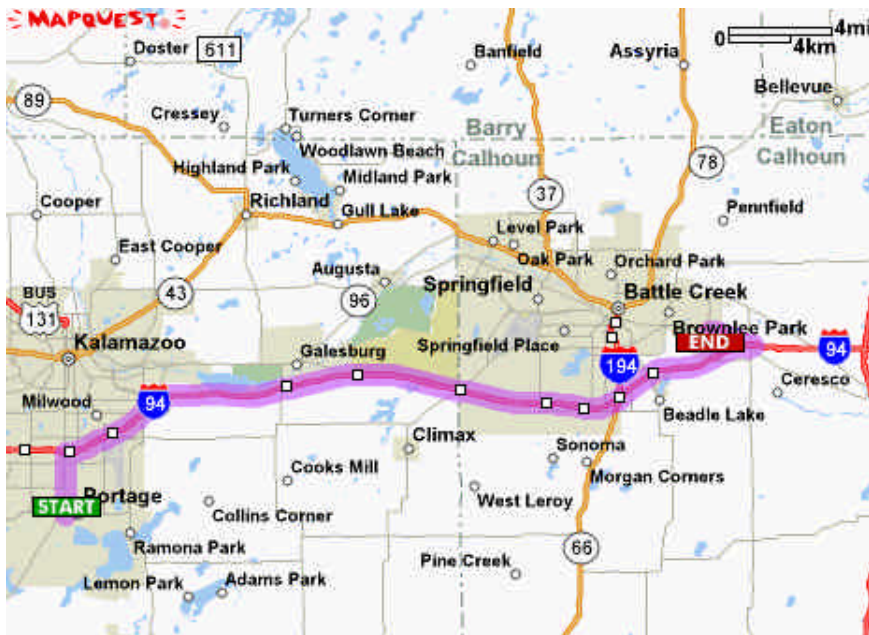

Battle Creek

Wattles Park Elementary School 132 Wattles Rd S. Battle Creek, MI 49014

Take I-94 East **27.7 miles**

Take the 11 MILE RD exit – EXIT 104 toward MICHIGAN AVE **0.1 miles**

Turn LEFT onto 11 MILE RD **0.1 miles**

Turn RIGHT onto I-94 BR / E MICHIGAN AVE / MI – 96 **1.6 miles**

Turn LEFT **0.1 miles**

Turn RIGHT onto E WALLACE ST **0.1 miles**

End at Wattles Park Elementary School

Estimated Time is 34 minutes