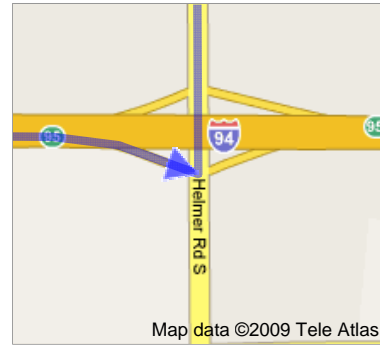

Directions to Lakeview High School

15060 S Helmer Rd, Battle Creek, MI 49015 - (269)

565-3700

23.4 mi – about 28 mins

Portage Central High School, Portage, Kalamazoo, Michigan 49002

1. Head **north** on **S Westnedge Ave** toward **W Centre Ave**
About 1 min

go 0.3 mi
total 0.3 mi

2. Turn **right** to stay on **S Westnedge Ave**
About 5 mins

go 2.2 mi
total 2.5 mi

3. Turn **right** to merge onto **I-94 E** toward **Detroit**
About 17 mins

go 18.8 mi
total 21.3 mi

4. Take exit **95** for **Helmer Rd**

go 0.2 mi
total 21.5 mi

5. Turn left at 3 Mile Rd/Helmer Rd S
Destination will be on the right
About 5 mins

go 1.8 mi
total 23.4 mi

 Lakeview High School
15060 S Helmer Rd, Battle Creek, MI 49015 - (
269) 565-3700