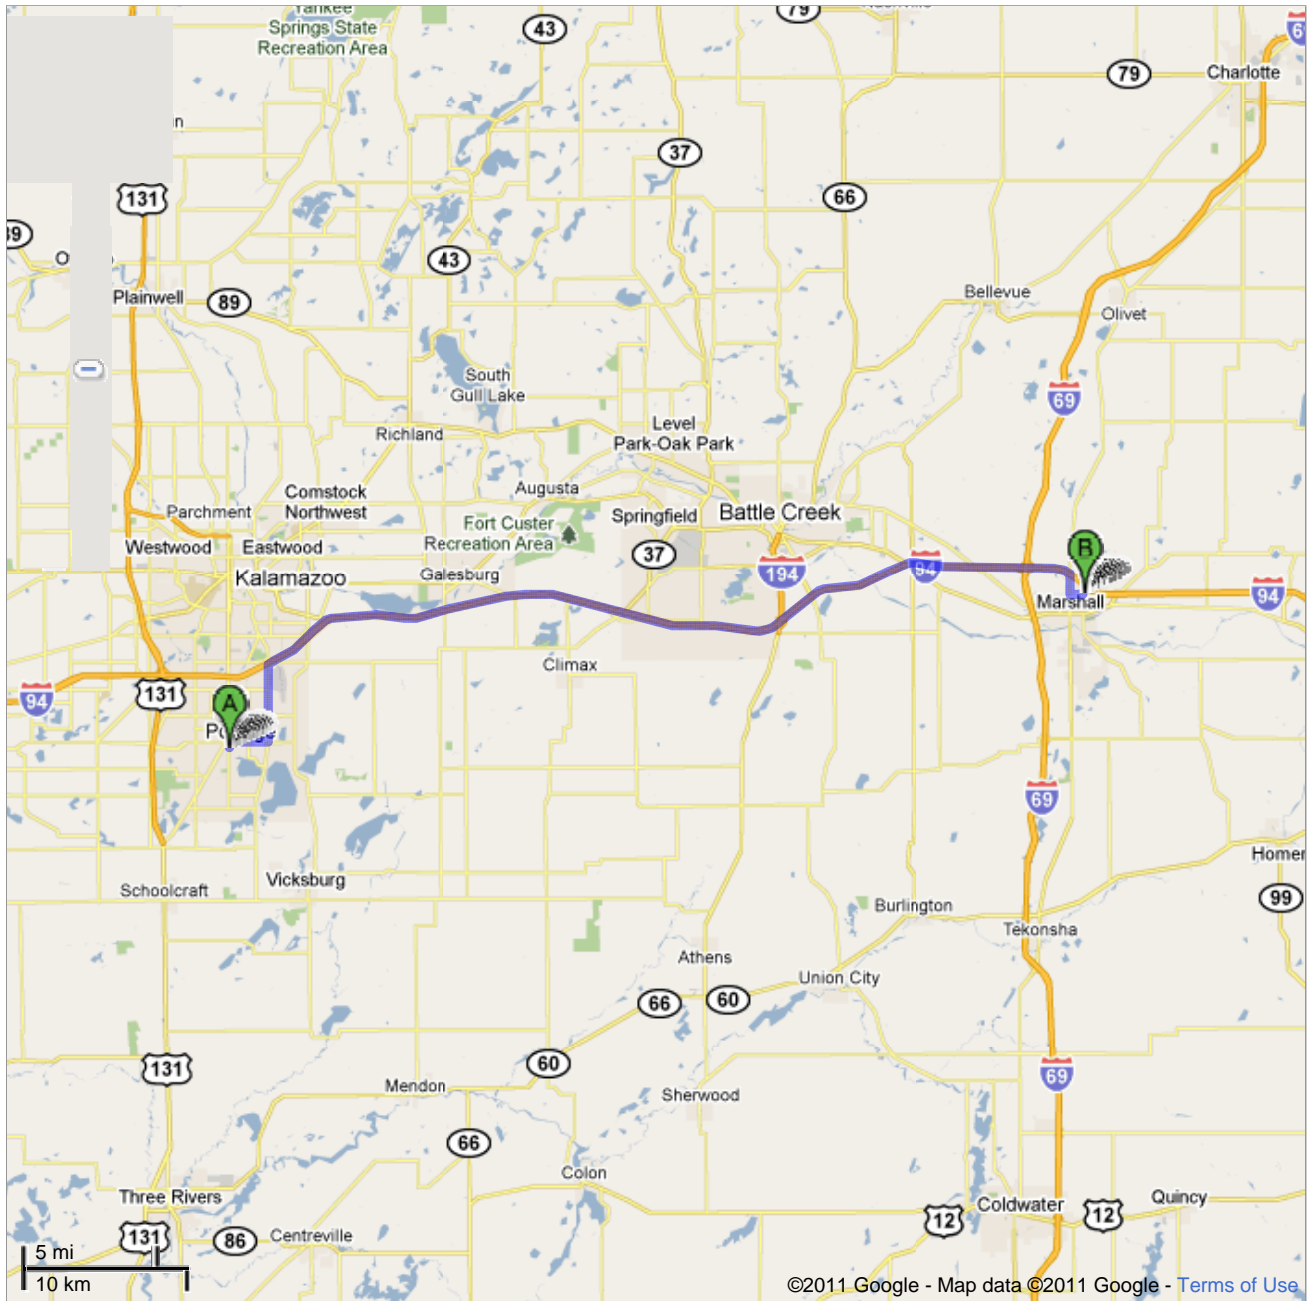

Directions to 701 N Marshall Ave, Marshall, MI 49068
38.1 mi – about 49 mins

You can enter notes here.

Save trees. Go green!
Download Google Maps on your phone at google.com/gmm

Save trees. Go green!
Download Google Maps on your phone at google.com/gmm

Portage Public Schools - Central High School

8135 S Westnedge Ave, Portage, MI 49002-5433 - (269) 323-5200

1. Head **north** on **S Westnedge Ave** toward **Derhammer Ave** go 0.2 mi
total 0.2 mi
-  2. Take the 1st right onto **E Centre Ave**
About 3 mins go 1.5 mi
total 1.7 mi
-  3. Turn left at **Portage Rd**
About 7 mins go 3.0 mi
total 4.7 mi
-  4. Merge onto **I-94 E** via the ramp to **Detroit**
About 35 mins go 31.9 mi
total 36.6 mi
-  5. Take exit **110** for **Old 27** go 0.2 mi
total 36.8 mi
-  6. Turn right at **Old 27 N** go 0.2 mi
total 37.0 mi
7. Continue onto **Brewer St**
About 1 min go 0.5 mi
total 37.5 mi
-  8. Turn left at **North Dr E**
About 2 mins go 0.5 mi
total 38.0 mi
-  9. Take the 3rd left onto **N Marshall Ave**
Destination will be on the left go 174 ft
total 38.1 mi

701 N Marshall Ave, Marshall, MI 49068

These directions are for planning purposes only. You may find that construction projects, traffic, weather, or other events may cause conditions to differ from the map results, and you should plan your route accordingly. You must obey all signs or notices regarding your route.